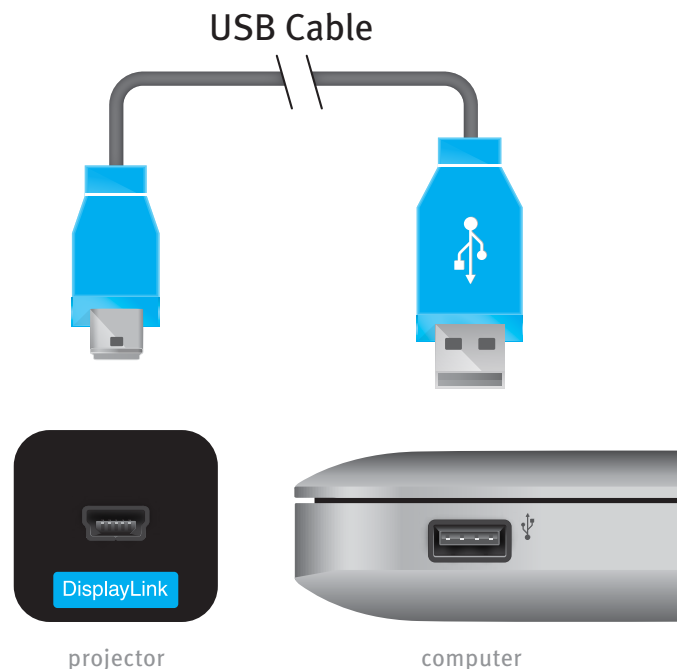

Just Plug and Project with DisplayLink™

Hassle-free, lightning fast-projection

Get meetings started on time with DisplayLink. Using a simple USB cable connection between your laptop and the projector, your images are instantly and perfectly projected on screen. No buttons to push, no VGA cables to wrestle with. Once connected, the DisplayLink Driver auto-installs to the computer and automatically configures the projector within seconds. No more toggling or switching of screens. With the InFocus DisplayLink feature, you get the convenience of instant set-up and hassle-free projection that can even run up to six projectors off your laptop at one go. DisplayLink makes projecting simple!

True Plug and Project

- No function keys to toggle
- No screen resizing
- No VGA cable to wrestle with
- No loss of signal or noise – all-digital connection (VGA is analog)

No remote? No problem

Full remote function is enabled on your laptop – you can even set it to automatically turn on the projector when you connect.

- Supports distances of up to 330 ft / 100 m
- USB 2.0 certified
- Uses standard CAT-5 cable
- Speeds up to 480 Mb/s
- No software or drivers required
- No external power adapter required, comes with custom power cable that allows you to use power from your projector
- Make installations easy with the InFocus DisplayLink Extender (SP-DOUSB-EXTENDER).

Both Wireless DisplayLink adapters are powered via the USB connectors so no external power is required and, because they are about the size of your average USB thumb drive, they'll fit into any briefcase, laptop bag or accessory pouch. Both male and female adapters are designed to connect and rotate to three different positions for maximum flexibility in tight spaces.